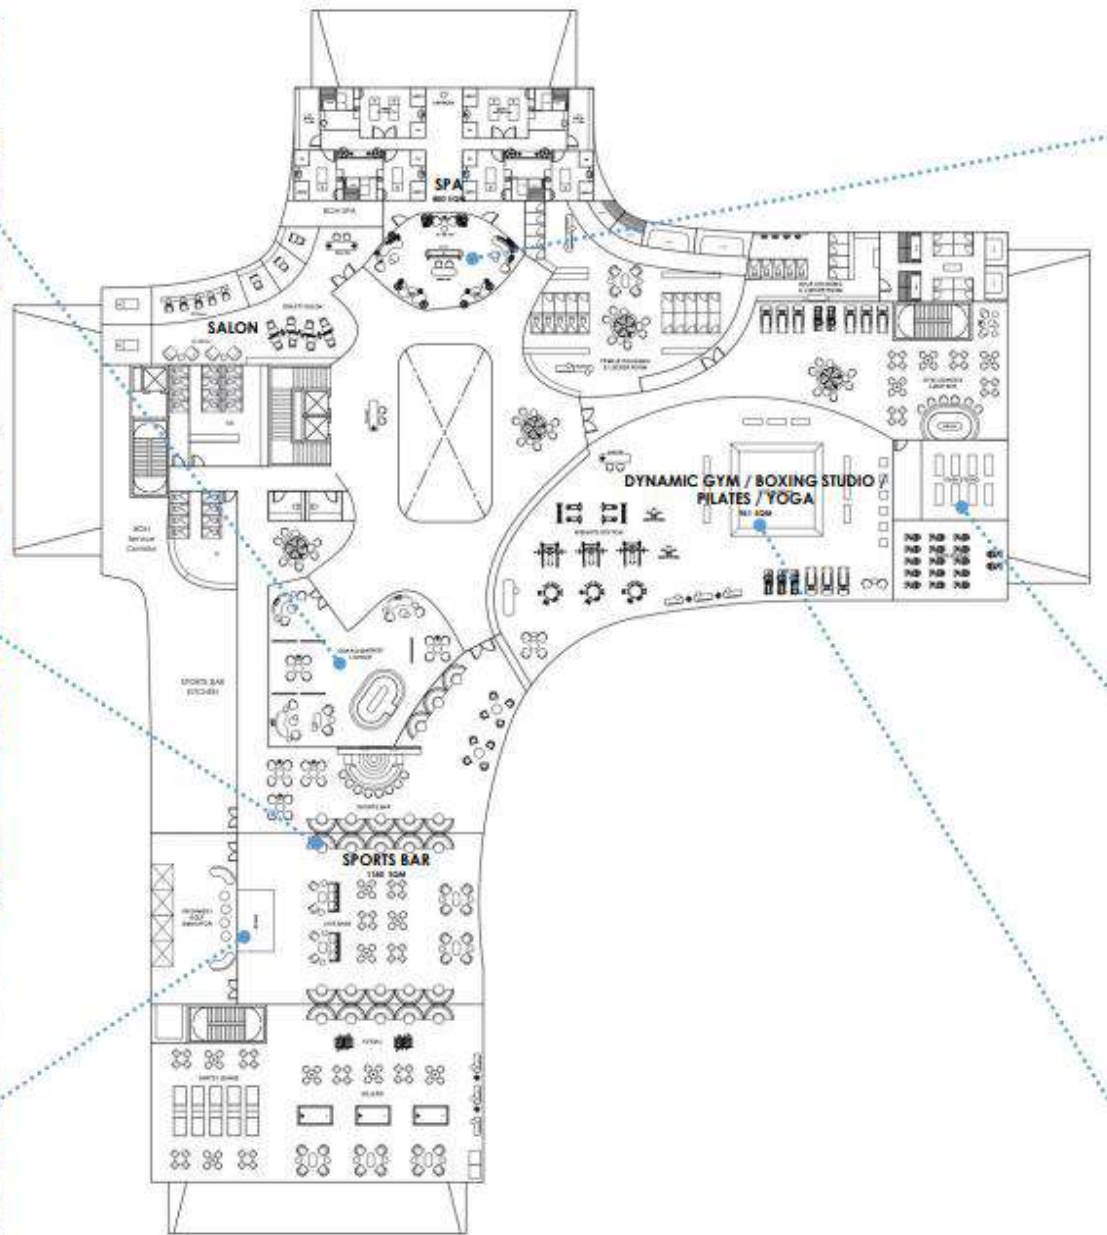

CLUBHOUSE | GROUND FLOOR PLAN

CLUBHOUSE | 1ST FLOOR PLAN

Creche | Pre-function Area | Business Lounge | Base Theatre | Gym | Spa | Yoga Studio

CLUBHOUSE | 2nd STOREY (ROOFTOP) PLAN

Rooftop Dining

Artistic Impression