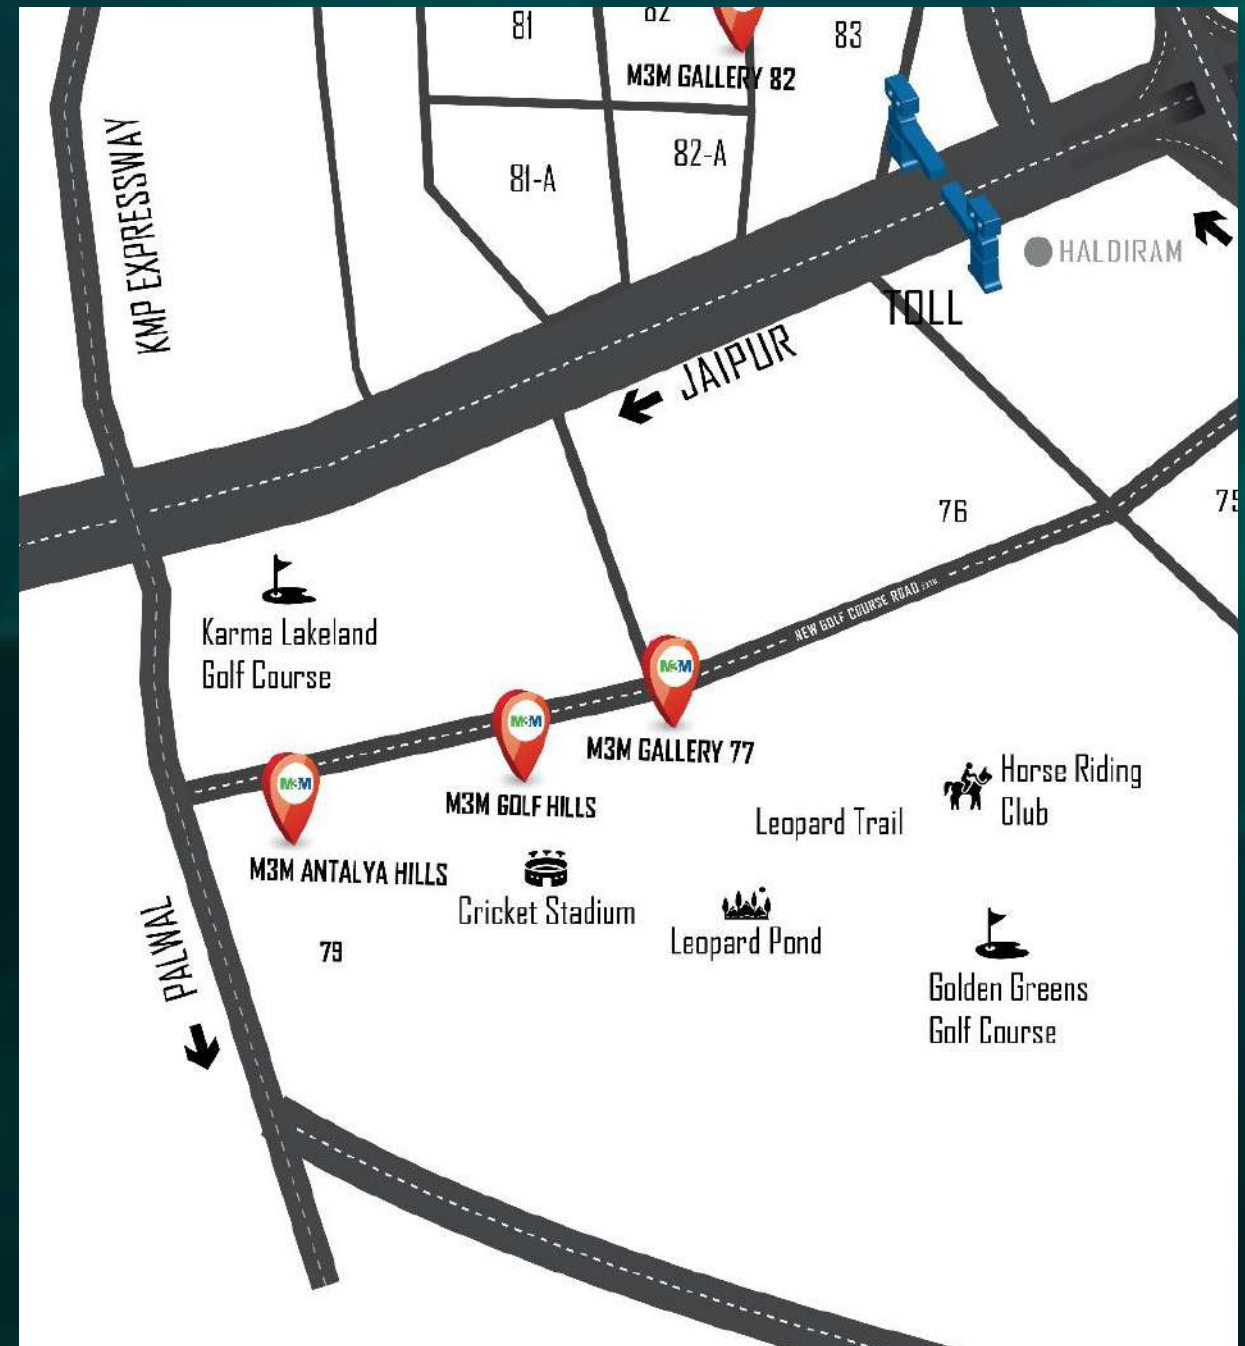

Golf Course Road

Golf Course Road Extn.

2002-2006

MG Road Was Aspirational
Golf Course Road Begin To Emerge

2006-2010

Golf Course Road Was Aspirational
Golf Course Road Extn. Begin To Emerge

2018-2024

Golf Course Road Extn. Was Aspirational
SPRE/ New GCRE Is The New Opportunity

New Golf Course Road Extn.

The New Hotspot of Growth

The One's Who Grabbed The Earlier
Opportunity At The Right Time

Have Enjoyed Appreciation
Like No Other

M3M Golfestate: An Iconic Address At An Emerging Growth Corridor Saw A Commendable Rise